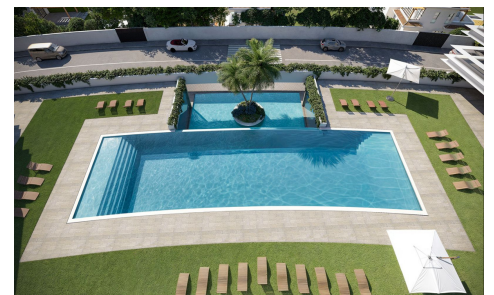

2

2

66m²

37m²

Elevate Your Coastal Story: Ultra-Modern Living on the Costa del Sol

Forget everything you know about standard coastal developments. Nestled in a privileged enclave of Manilva, Málaga, this exclusive residential masterpiece blends striking contemporary architecture with the effortless, sun-drenched lifestyle of Southern Spain. Composed of two striking, crescent-shaped buildings, the boutique development delivers sixty-four exceptional 2 and 3 bedroom residences engineered for year-round luxury.

Inside, light-filled spaces transition seamlessly into expansive panoramic terraces showcasing sweeping mountain and sea views. The ground floor residences boast private gardens and their