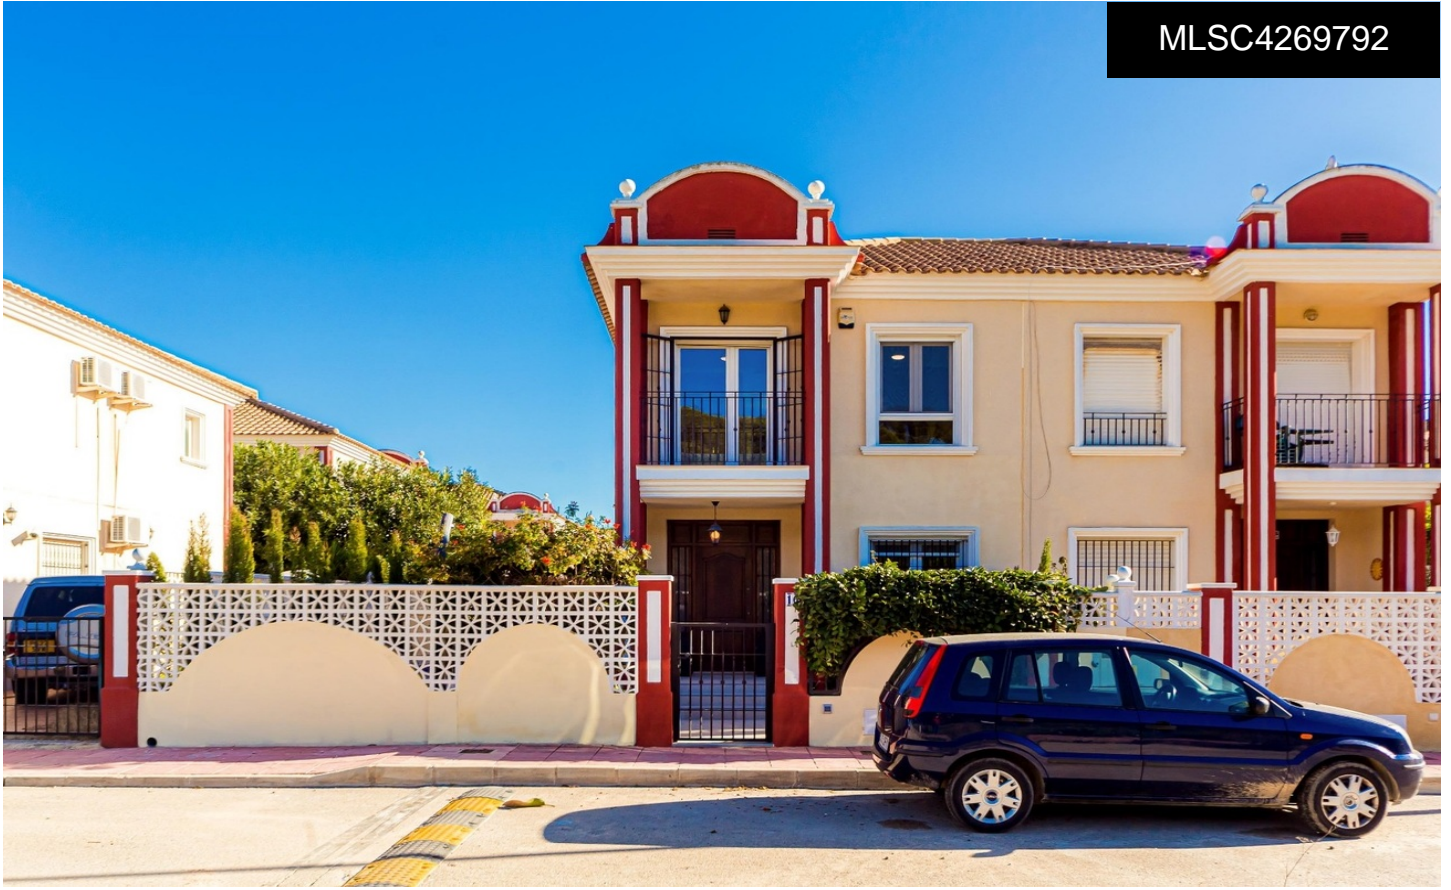

MLSC4269792

Duplex in Dehesa de Campoamor

€335,000

4

2

N/A

N/A

N/A

A 110 m² duplex home located in the quiet and green residential complex of Monte Mar, set within a beautiful pine park in Dehesa de Campoamor. The property is just 700 meters from the sea and the sandy shores of Playa de la Glea, accessible via a flat road with no hills. Most of the walk to the beach is shaded by tall pine trees, creating a pleasant and refreshing vibe. The home benefits from excellent air quality, allowing comfortable sleeping even on summer nights without the need for air conditioning. The property has been renovated and upgraded, including: New windows throughout Private swimming pool (8m x 3m x 1.8m) Fully updated appliances (refrigerator, dishwasher, boiler,...) (Ask for More Details!)