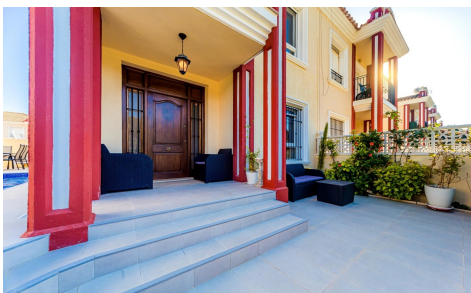

4

2

N/A

N/A

N/A

A 110 m² duplex home located in the quiet and green residential complex of Monte Mar, set within a beautiful pine park in Dehesa de Campoamor. The property is just 700 meters from the sea and the sandy shores of Playa de la Glea, accessible via a flat road with no hills. Most of the walk to the beach is shaded by tall pine trees, creating a pleasant and refreshing vibe. The home benefits from excellent air quality, allowing comfortable sleeping even on summer nights without the need for air conditioning. The property has been renovated and upgraded, including: New windows throughout Private swimming pool (8m x 3m x 1.8m) Fully updated appliances (refrigerator, dishwasher, boiler,...) (Ask for More Details!)