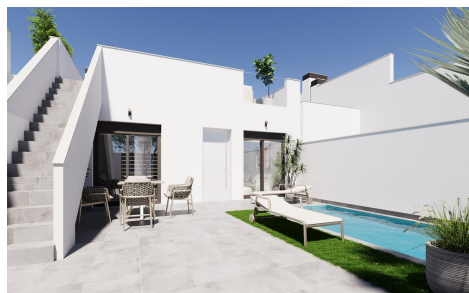

Town House in Torre Pacheco

€259,900

2

2

82m²

151m²

Modern, newly built semi-detached and terraced homes with private pools at El Alba Resort-Torre Pacheco. Contemporary homes in a growing Mediterranean holiday community. This new development comprises 16 exclusive semi-detached and terraced homes, situated at El Alba Mediterranean Resort in Torre Pacheco. Designed as single-storey homes, these modern properties offer a perfect blend of comfort, functionality and Mediterranean outdoor living. El Alba Resort is an up-and-coming residential area surrounded by open countryside and golf courses, within easy reach of the town of Roldán, where you will find supermarkets, restaurants, banks and everyday amenities. The complex already features a social club with a swimming pool and